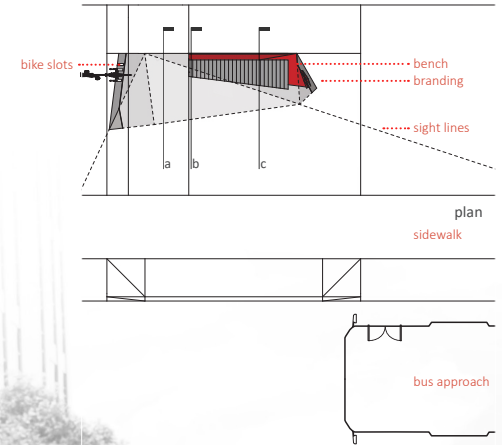

# go[shelter]

**[PREMISE]**  
 elevate the status of bus travel for ALL passengers.  
 re-imagine the shelter image and experience.

**[CONCEPT]**  
 graphically intense, recognizable, brand consistent.  
 folded line of steel connects points and shelters riders.

**[EXECUTION]**  
 folded and welded self-supporting steel plate shelter.  
 integrated bench and screen wall.

5138

steel sheets

steel ribbon

front

front

front